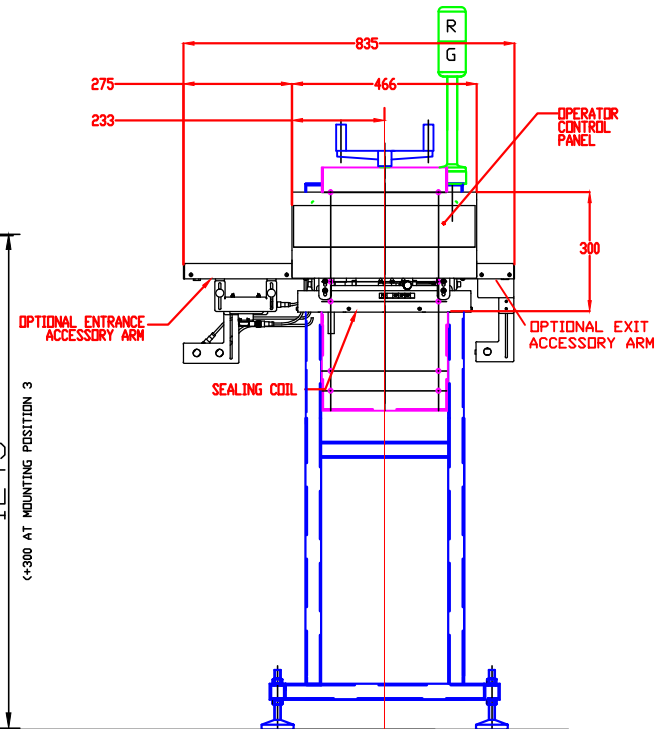

THIS DRAWING IS FOR BASIC INFORMATION ONLY AND IS SUBJECT TO CHANGE-SPECIFIC DRAWINGS FOR DETAILED ORDERS AVAILABLE UPON REQUEST.

NOTE: OPTIONAL SENSOR ARMS NOT SHOWN IN THIS VIEW

Title
Installation Drawing
Super Seal Touch

Enercon Industries Ltd
64 Edison Road, Aylesbury
Bucks U.K HP19 8UX
Tel: 0044 (0)1296 330542
Fax: 0044 (0)1296432098
e-mail: info@enerconind.co.uk

Contract No.

Drawing No. 601/ Super Seal Touch